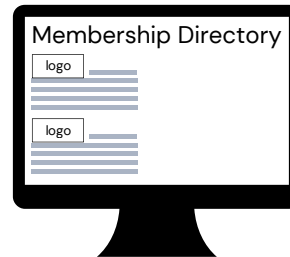

Rotating banner at the top of page specific to section.

Premium Sidebar*
257x447 px

Standard Sidebar*
257x447 px

*Sidebar ads follow throughout all interior web pages.

MEMBERSHIP DIRECTORY

- Premium Alphabetical Company Listing with logo, company name, location, and hyperlinked to your website - \$325

Submit your logo, company name, type, & website url.

2nd most visited page

Reach the future maritime and supply chain workforce with advertising in the Maritime Career Guide, available in print and digital PDF editions. Space is limited; first-come, first-served.